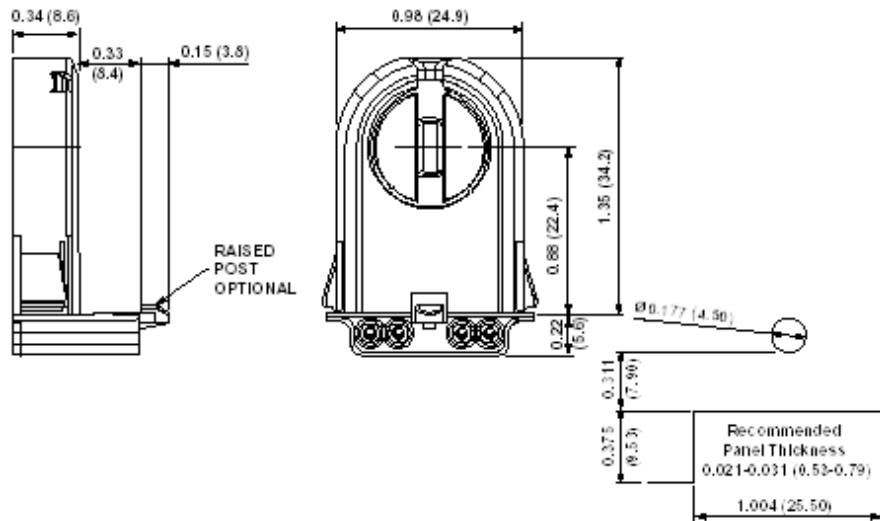

13653-WP

660W-600V, Medium Base, T8-T12 Bi-Pin, Linear Fluorescent Lampholder, Low Profile, Snap-In or Slide-ON for 22-25 Ga. Panel, Lamp-Lock, , Quickwire 18AWG Solid, With Panel Locator Post, white.

UPC Code : 078477139684
 Country Of Origin : Mexico
 RoHS Compliant : Yes

Technical Information

Mechanical Specifications

Contact Type : Lamp-Lock
Mounting Type : Snap-In or Slide-ON
Panel Thickness : 22-25 Ga. Panel
Rated Wattage : 660W
Termination : Quick-Connect 18AWG Solid
Voltage : 600 Volt
Wire Strip Length : 3/8 Inch

Product Features

Availability : Distribution
Body Material : Thermoplastic
Color : White
Contact Material : Copper-Alloy
Contact Type : Lamp-Lock
Lamp Base : Medium
Lamp Contacts : Bi-Pin

Lamp Type : T8 - T12
Lampholder Type : Linear
Light Type : Fluorescent
Mounting Type : Snap-In or Slide-ON
Notes : With Panel Locator Post
Panel Thickness : 22-25 Ga. Panel
Rated Wattage : 660W
Screw : Panel Locator Post
Standards and Certifications : UL/CSA/NOM
Style Name : Low Profile
Termination : Quick-Connect 18AWG Solid
Warranty : 1 Year Limited
Standards and Certifications
CSA Certified : File LR-1863
NOM Certified : 057
UL Listed : File E5833